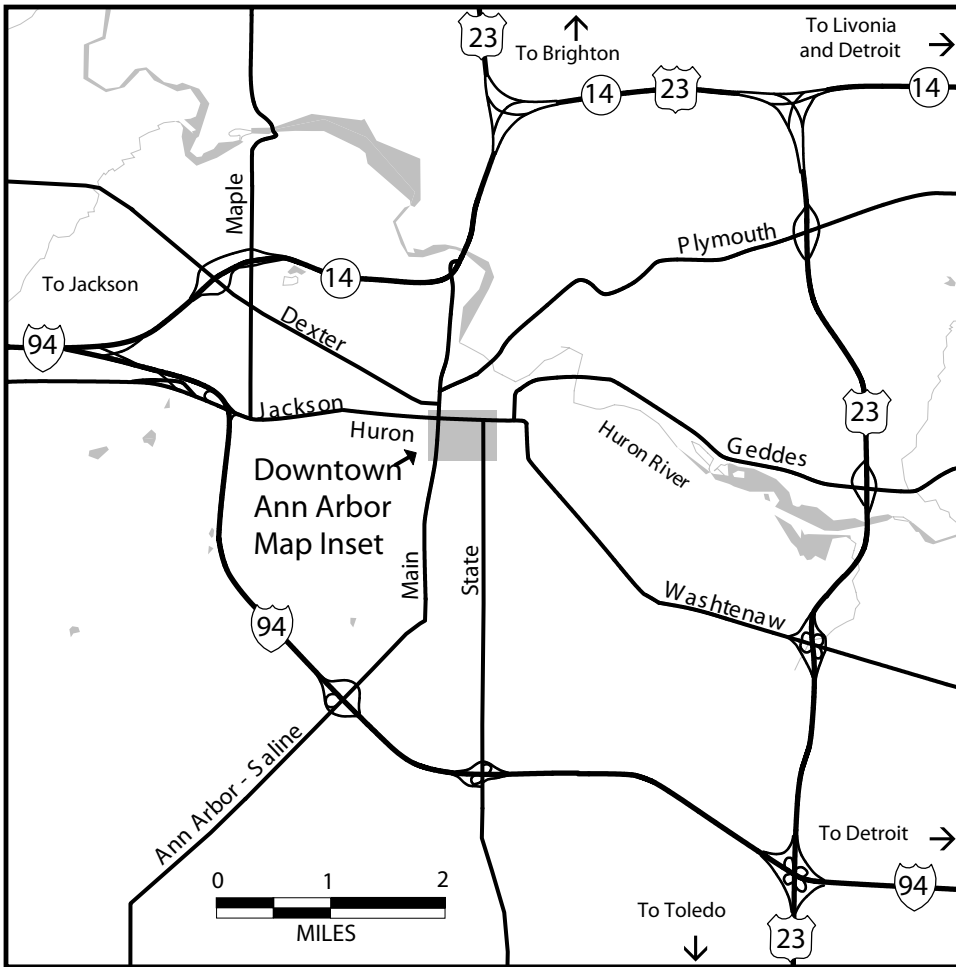

Ann Arbor

From Southbound US-23 and Westbound M-14

Take Bus. 23 / Main Street Exit
 Turn Left (East) on Liberty
 Turn Right (South) on Maynard
 Turn Right (West) into Parking Deck

From Westbound I-94

Take State Street Exit
 Turn Right (North) on State Street
 Turn Left (West) on William
 Turn Right (North) on Maynard
 Turn Left (West) into Parking Deck

From Eastbound I-94

Take Jackson Road (Bus. 94) Exit
 Turn Right (East) onto Jackson Road
 Jackson Turns into Huron
 Turn Right (South) on Fifth
 Turn Left (East) on Liberty
 Turn Right (South) on Maynard
 Turn Right (West) into Parking Deck

From Northbound US-23

Take I-94 West (to Jackson)
 Follow directions for Westbound I-94

Downtown Ann Arbor

Parking (P)

Park in the Thompson / Maynard structure. Take the stairs or elevator in the center of the structure to Maynard Street. Just South of the structure is the entrance to Nickels Arcade.

We are conveniently located near the AATA Transit Station with plenty of bike parking near by.